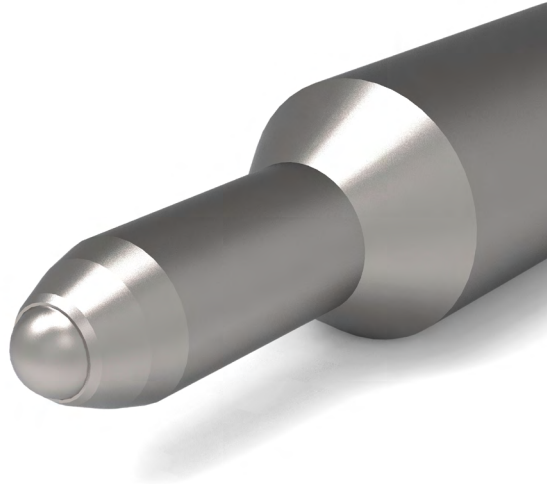

AFIT. THE REVOLUTIONARY ANTI-FIBER-INTAKE-TIP

When paper and tips interact, fibers are taken into the tips and tend to progressively reduce the performance of the system. The innovative Anti-Fiber-Intake-Tip from Premec offers a cost-effective solution to this problem. In combination with Easyfluidal® and Easyfluidal.1® Dokumental Ink, AFIT not only guarantees that no fiber is taken into the tips anymore. It also provides an extremely smooth writing experience with extremely well defined and intense colours and lines until the refill is completely consumed.

A unique performance that translates into significantly more reliable and sustainable products with a longer lifetime and a higher customer satisfaction.

New AFIT.
For maximum customer satisfaction.

MATERIAL AND SIZES

Body materials:	Ball ø (mm):
NS	0.7
NS	1.0
SS	1.0

New AFIT by Premec can be combined with both stick and retractable pens. Also available as refill. Contact your Premec sales representative for more information.