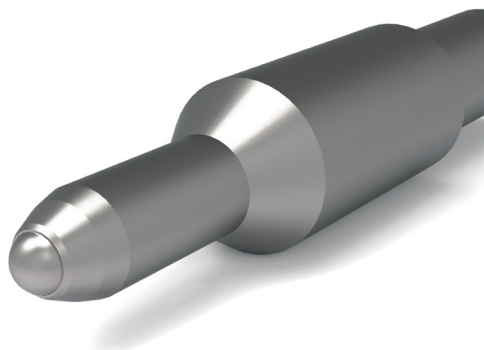

premec

Continuous fiber intake  
significantly reduces  
the performance  
of the writing instrument.

Not anymore.  
Now there is AFIT.

**afit**

An innovation from the laboratories of Premec in Cadempino, Switzerland

# AFIT. The revolutionary anti-fiber-intake-tip

When paper and tips interact, fibers are taken into the tips and tend to progressively reduce the performance of the system. The innovative Anti-Fiber-Intake-Tip from Premec offers a cost-effective solution to this problem. In combination with Easyfluidal® and Easyfluidal.1® Dokumental Ink, AFIT not only guarantees that no fiber is taken into the tips anymore. It also provides an extremely smooth writing experience with extremely well defined and intense colours and lines until the refill is completely consumed.

## Material and sizes

Housing materials	Ball ø (mm)
NS	0.6
NS	0.7
NS	1.0
SS	0.7
SS	1.0
SS	1.4

New AFIT by Premec is available in needle- and arrowhead-shape. It can be combined with both stick and retractable pens. Also available as refill. Contact your Premec sales representative for more information.